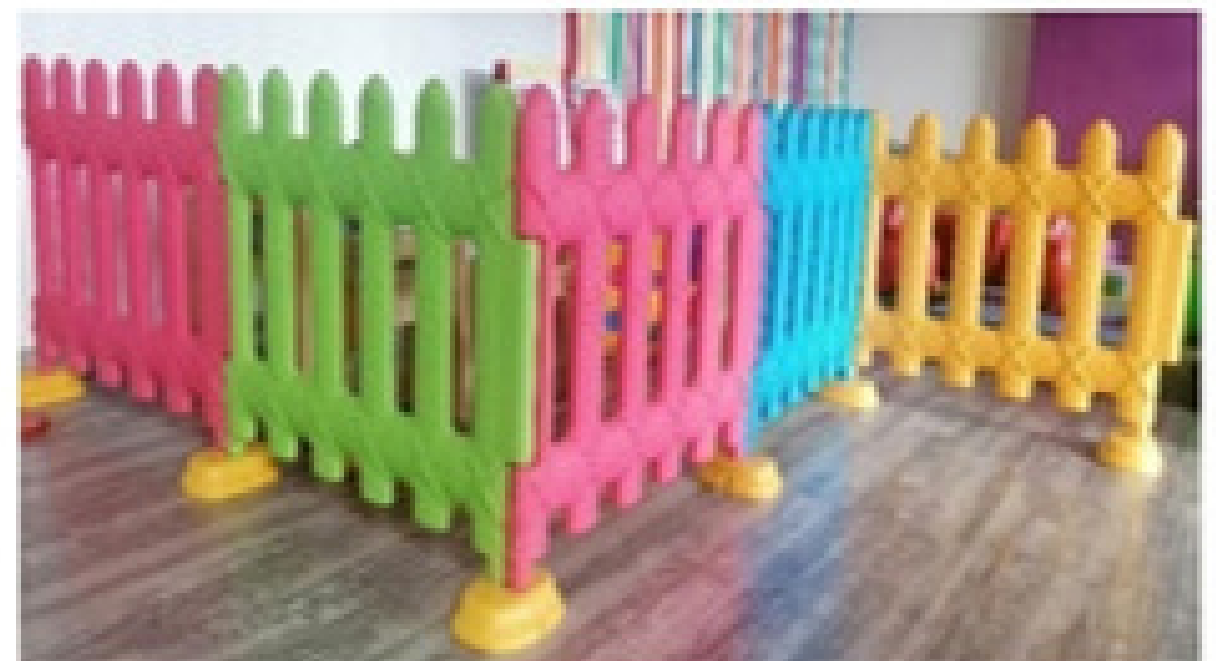

Toddler Plastic Fence 5m