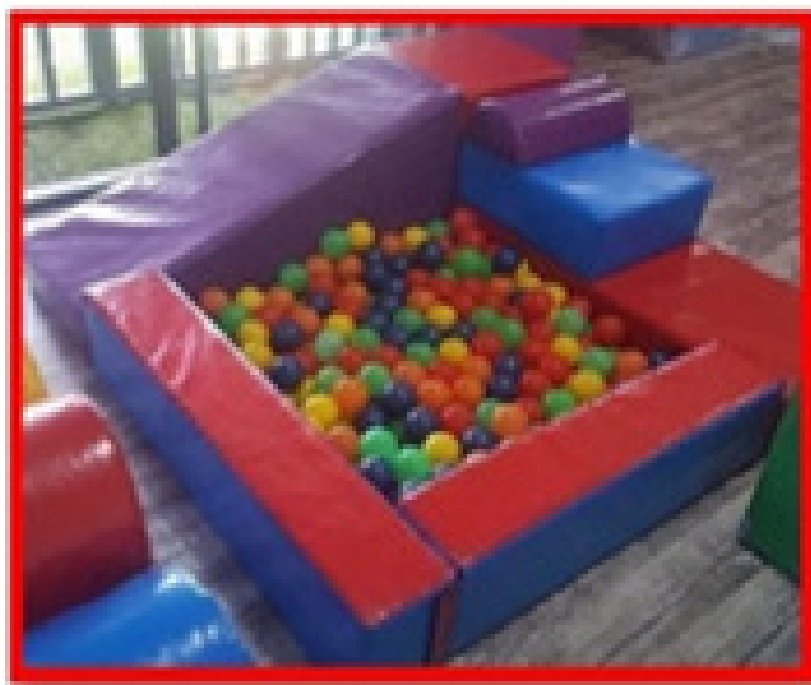

Small Corner Combo Mini

Small Corner Combo Toddler

Small Corner Combo Pre School

Ball Pond Corner Combo

Mini Bump Wedge and Step

Large Corner Combo Toddler

12 Piece Climber Combo

TUMBLE MATS

CODE	DESCRIPTION	SIZE	PRICE EXCL VAT
TUM 001	Giant Tumble Mat	1900mm x 1500mm x 15mm	R 1035.00
TUM 002	Giant Tumble Mat	1900mm x 1500mm x 25mm	R 1177.00
TUM 003	Giant Tumble Mat	1500mm x 1000mm x 15mm	R 616.00
TUM 004	Giant Tumble Mat	1500mm x 1000mm x 25mm	R 726.00
TUM 005	Giant Tumble Mat	1000mm x 1000mm x 15mm	R 484.00
TUM 006	Giant Tumble Mat	1000mm x 1000mm x 25mm	R 528.00
SLE 0005	Sleep Mats 8 Gram Navy PVC	1170mm x 560mm x 30mm	R 209.00
SLE 0002	Sleep Mats 8 Gram Navy PVC	1170mm x 560mm x 50mm	R 297.00
HOP 001	Hopscotch Mat		R 1320.00