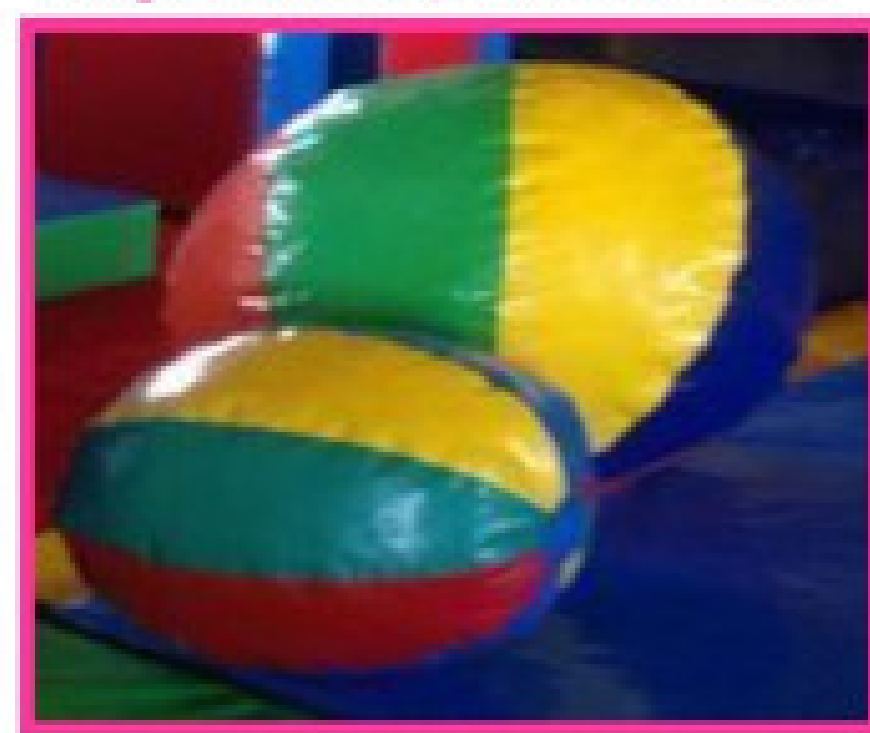

Chip Foam Landing Cushion

Solid Foam Landing Cushion

PLAYROOM ACTIVITIES

CODE	DESCRIPTION	SIZE	PRICE EXCL VAT
COM 0010	Bump Arch Pre School	1200mm x 600mm x 600mm	R 3 146,00
ROC 0002	Standard Single Rocker	1200mm x 300mm x550mm	R 1 694,00
STPW	3 Tier Step And Wedge		R 2 046,00
3TS	3 Tier Step		R 957,00
FLX	Flexi Tunnel	2M , 3M , 4.5M	R 1034, R 1155, R 2167
GLR	Gladiator Rings		R 1265,00
SPC	Soft Play Car		R 880,00

Bump Arch Pre-School

Step and Wedge

Standard Single Rocker

3 Tier Step

Gladiator Rings

Flexi Tunnel

Soft Play Car

CODE	DESCRIPTION	SIZE	PRICE EXCL VAT
SNT0009	Roller (poly)	600mm x 600mm dia	R 1 694,00
BAL 0001	Large Giant Ball	800mm dia	R 1 210,00
BAL 0002	Small Giant Ball	500mmdia	R 847,00
5MS	5 Mini Set		R 836,00
JB001	Jelly Bean		R 836,00
PAR	Parachute	3 M with handles	R 1 452,00
FC001	Fastening Cube	250 X 250 X 250MM	R 440,00
DIC	Dice	250 X 250 X 250MM	R 352,00

Roller

5 Mini Set

Large Giant Ball / Small Giant Ball

Jelly Bean/Smiley Face

Parachute

Fastening Cubes/Dice

Educational Toys

CODE	DESCRIPTION	SIZE	PRICE EXCL VAT
BBN001	Bean Bags Shapes	5 in bag	R 143.00
BBC001	Bean Bags Numbers	5 in bag	R 143.00
BB5001	Bean Bags Colours	5 in bag	R 143.00
EDU50689	Zebra Shape Wall Mount	360x550x35mm	R 913.00
EDU51628	Dressing, Zippering & Tying (ALL 4)	440x440x35mm	R 1 573.00
EDU51392	Wooden Table Without Activities	1200x600x500mm	R 1 936.00 Activities R275 excl each
EDU50667	Stand With 36 Throwing Bags		R 528.00
WM001	Bear/Hippo Wall Mount	910x320x60mm	R 1 606.00
CWM001	Crocodile Wall Mount	1870x610x15mm	R 3 712.00
AWM001	Airplane Wall Mount	1800x662x50mm	R 2 850.00