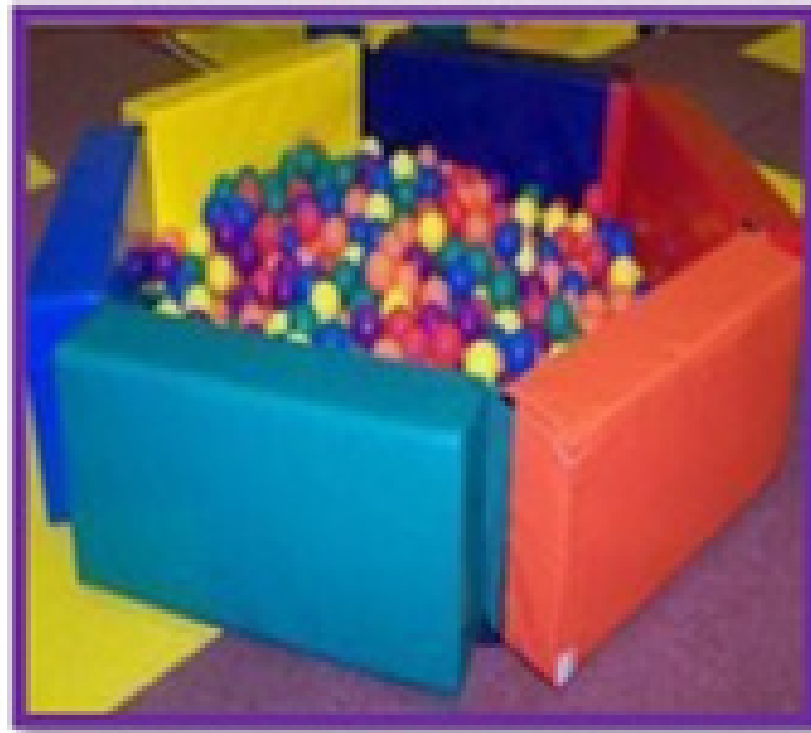

CODE	DESCRIPTION	SIZE	PRICE EXCL VAT
BALP0001	Small Round Ball Pond	1200mmdia x 400mm (h)	R 3 045,00
BALP0002	Medium Round Ball Pond	1500mmdia x 400mm (h)	R 3 465,00
BALP0003	Small Square Ball Pond	1000mm x 1000mm x 400mm	R 2 530,00
BALP0004	Medium Square Ball Pond	1500mm x 1500mm x 450mm	R 3 465,00
BALP0005	Large Square Ball Pond	2000mm x 2000mm x 450mm	R 4 796,00
BALP0006	Hexagonal Ball Pond	1700mm x 1700mm x 350mm	R 4 125,00
BALP0007	Merry Go Round Ball Pond	2000mm x 2000mm x 350mm	R 9 262,00

Round Ball Pond

Small Square Ball Pond

Medium Square Ball Pond

Large Square Ball Pond

Hexagonal Ball Pond

Merry Go Round Ball Pond

BALANCING COMBO's

CODE	DESCRIPTION	SIZE	PRICE EXCL VAT
BEA 0002	Balance Beam and two basis Pre School	1800mm x 650mm x 550mm	R 3 454.00
BEA 0001	Balance beam and two bases- Toddler	1500mm x 500mm x 500mm	R 2 530.00
BEA 0004	Cylinder and two bases- Pre school	1800mm x 650mm x 550mm	R 3 454.00
BEA 0003	Cylinder and two bases- Toddler	1500mm x 500mm x 500mm	R 2 530.00
LION	Lion balance beam (Detachable)	1800mm x 850mm x 600mm	R 5 324.00
TRUCK1	Truck 1 (Detachable)	1510mm x 850mm x 700mm	R 3 993.00
TRUCK 2	Truck 2 with hat (Detachable)	1510mm x 850mm x 1090mm	R 4 048.00

Balance Beam Toddler

Lion

Pre School Balance Beam

Truck 1 No Hat

Cylinder Balance Beam Pre School

Truck 2 With Hat

CODE	DESCRIPTION	SIZE	PRICE EXCL VAT
COM 0016	Small Corner Combo Mini	800mm x 800mm x 300mm	R 2 398.00
COM0002	Small Corner Combo Toddler	1200mm x 1200mm x 450mm	R 3 729.00
COM 0004	Small Corner Combo Pre School	1600mm x 1600mm x 600mm	R 5 984.00
BPCC 001	Ball Pond Corner Combo	1200mm x 1200mm x 450mm	R 4 598.00 with 200 balls
COM0041	Mini Bump Wedge and Step	1600mm x 300mm x 350mm	R 1 452.00
COM0003	Large Corner Combo Toddler	1800mm x 1800mm x 450mm	R 9 317.00
COM 12	12 Piece Climber Combo	2800mm x 1600mm x 450mm	R 13 198.00