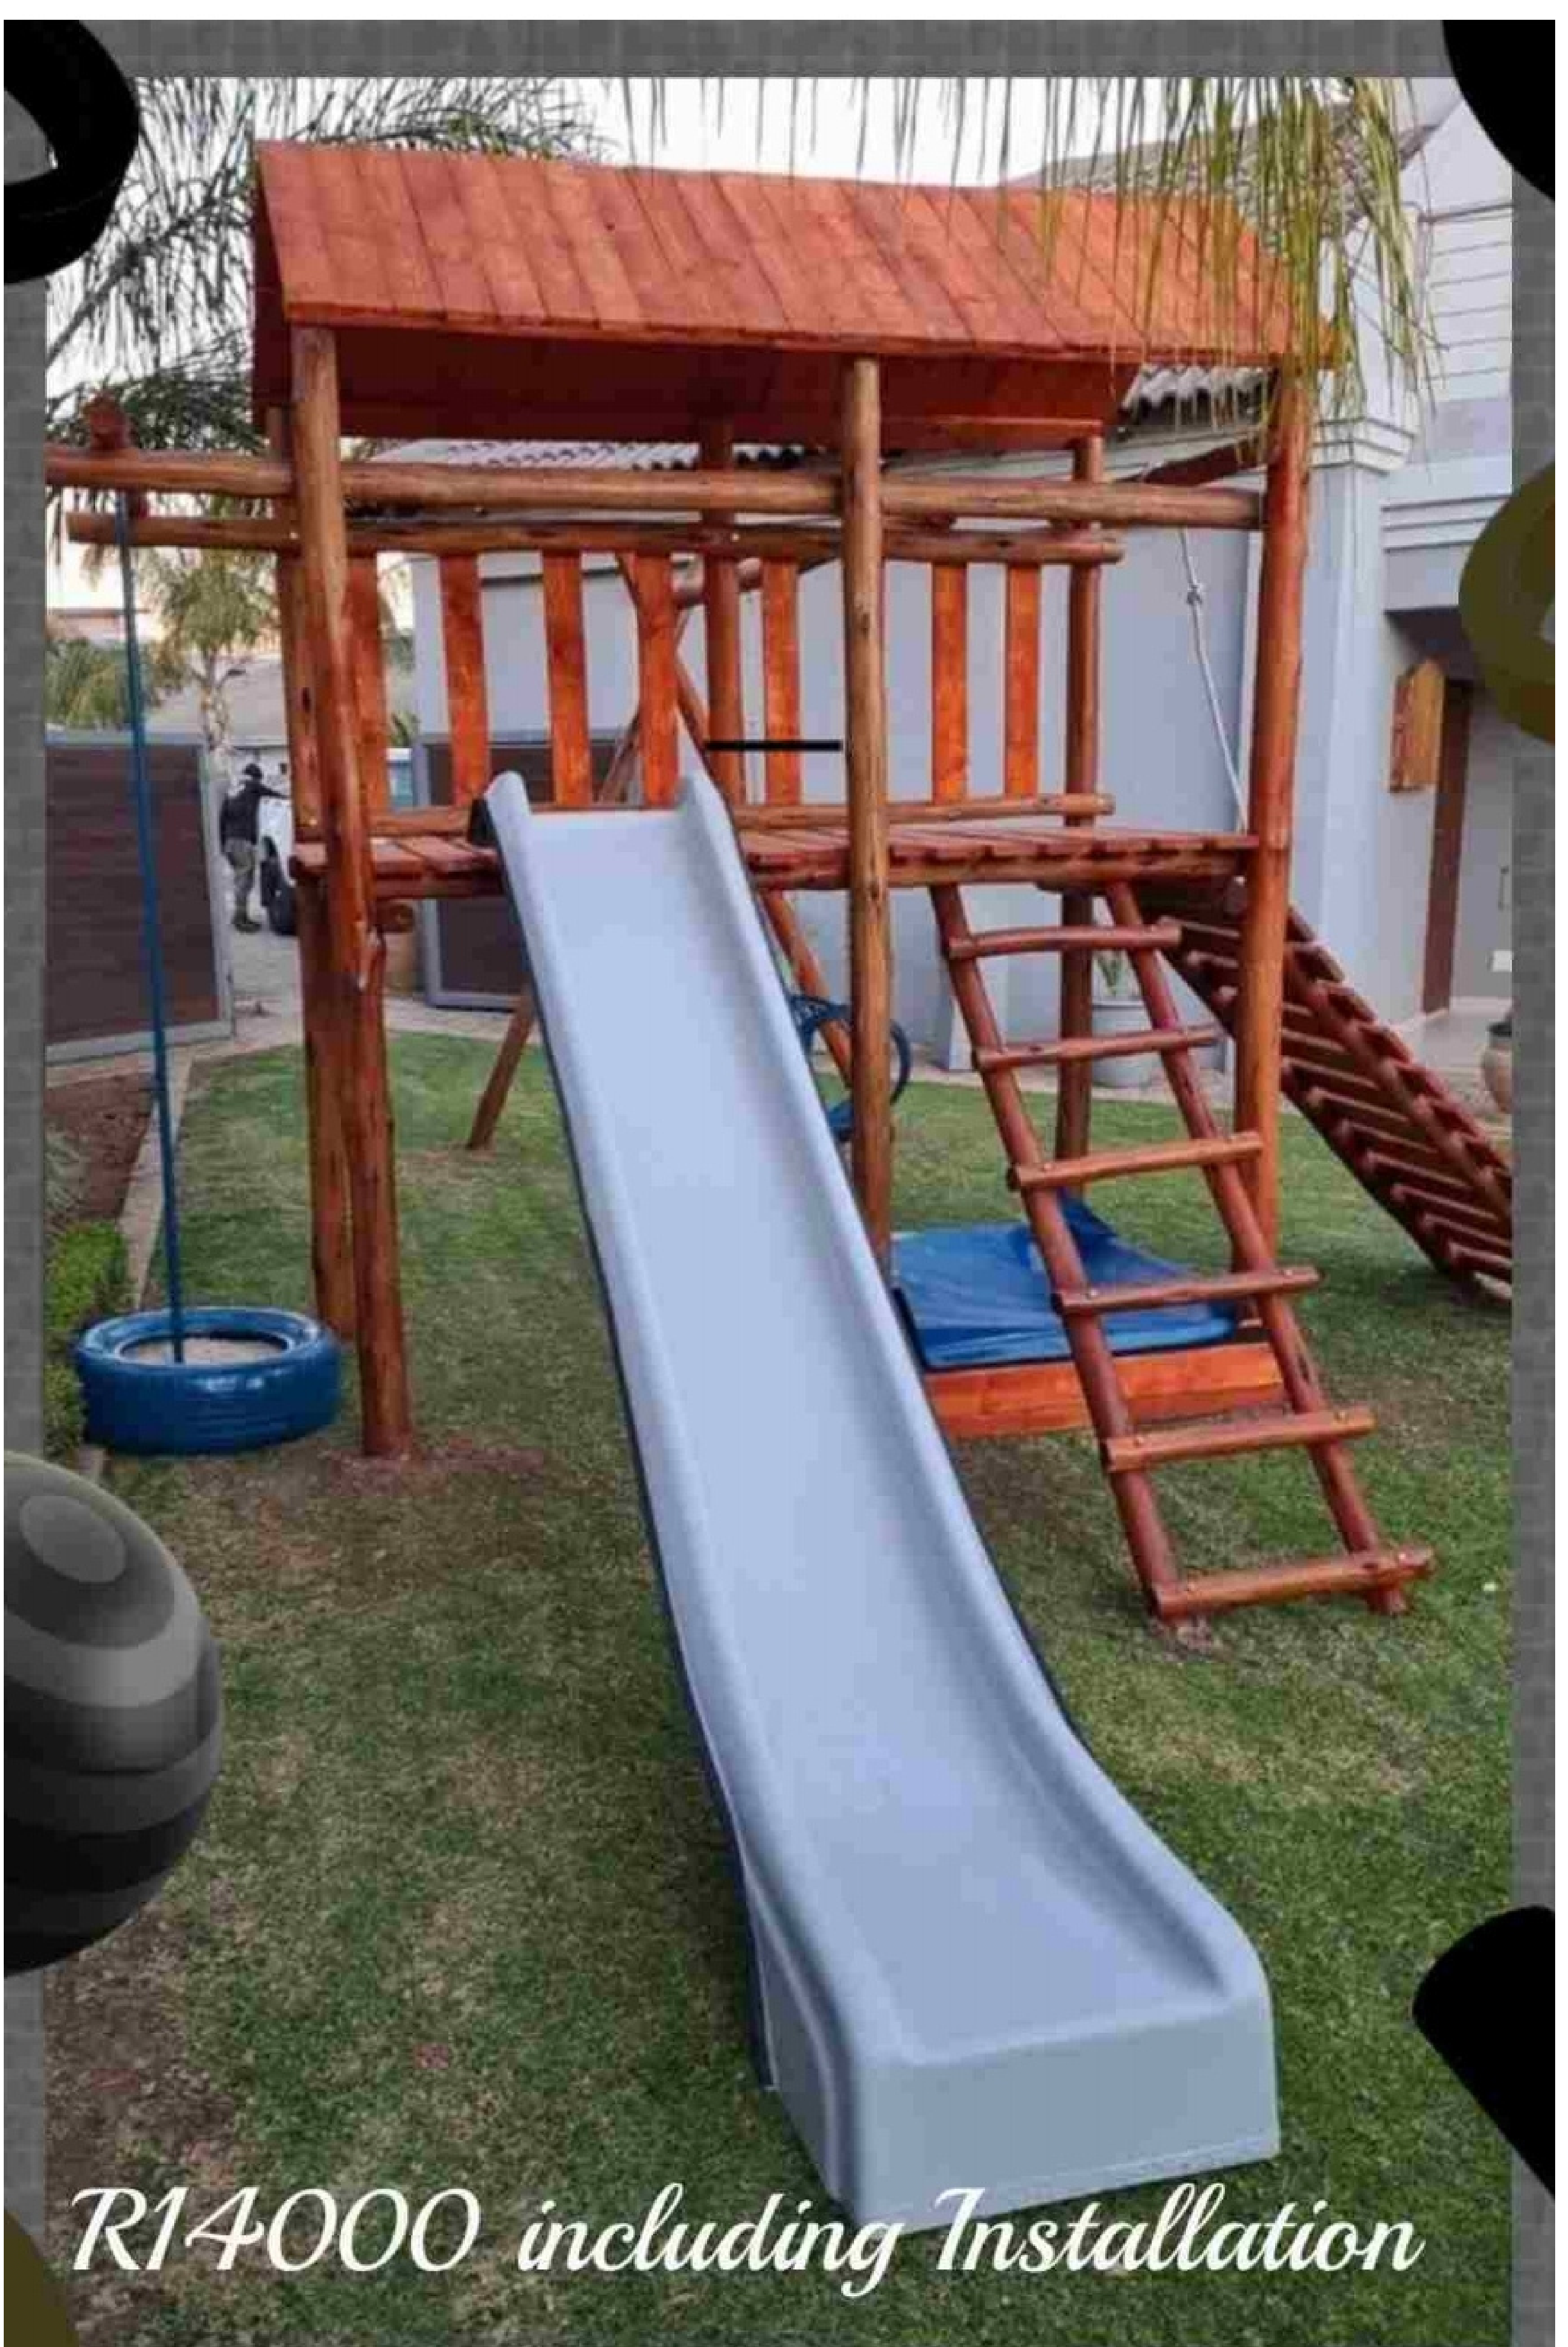

R14000 including Installation