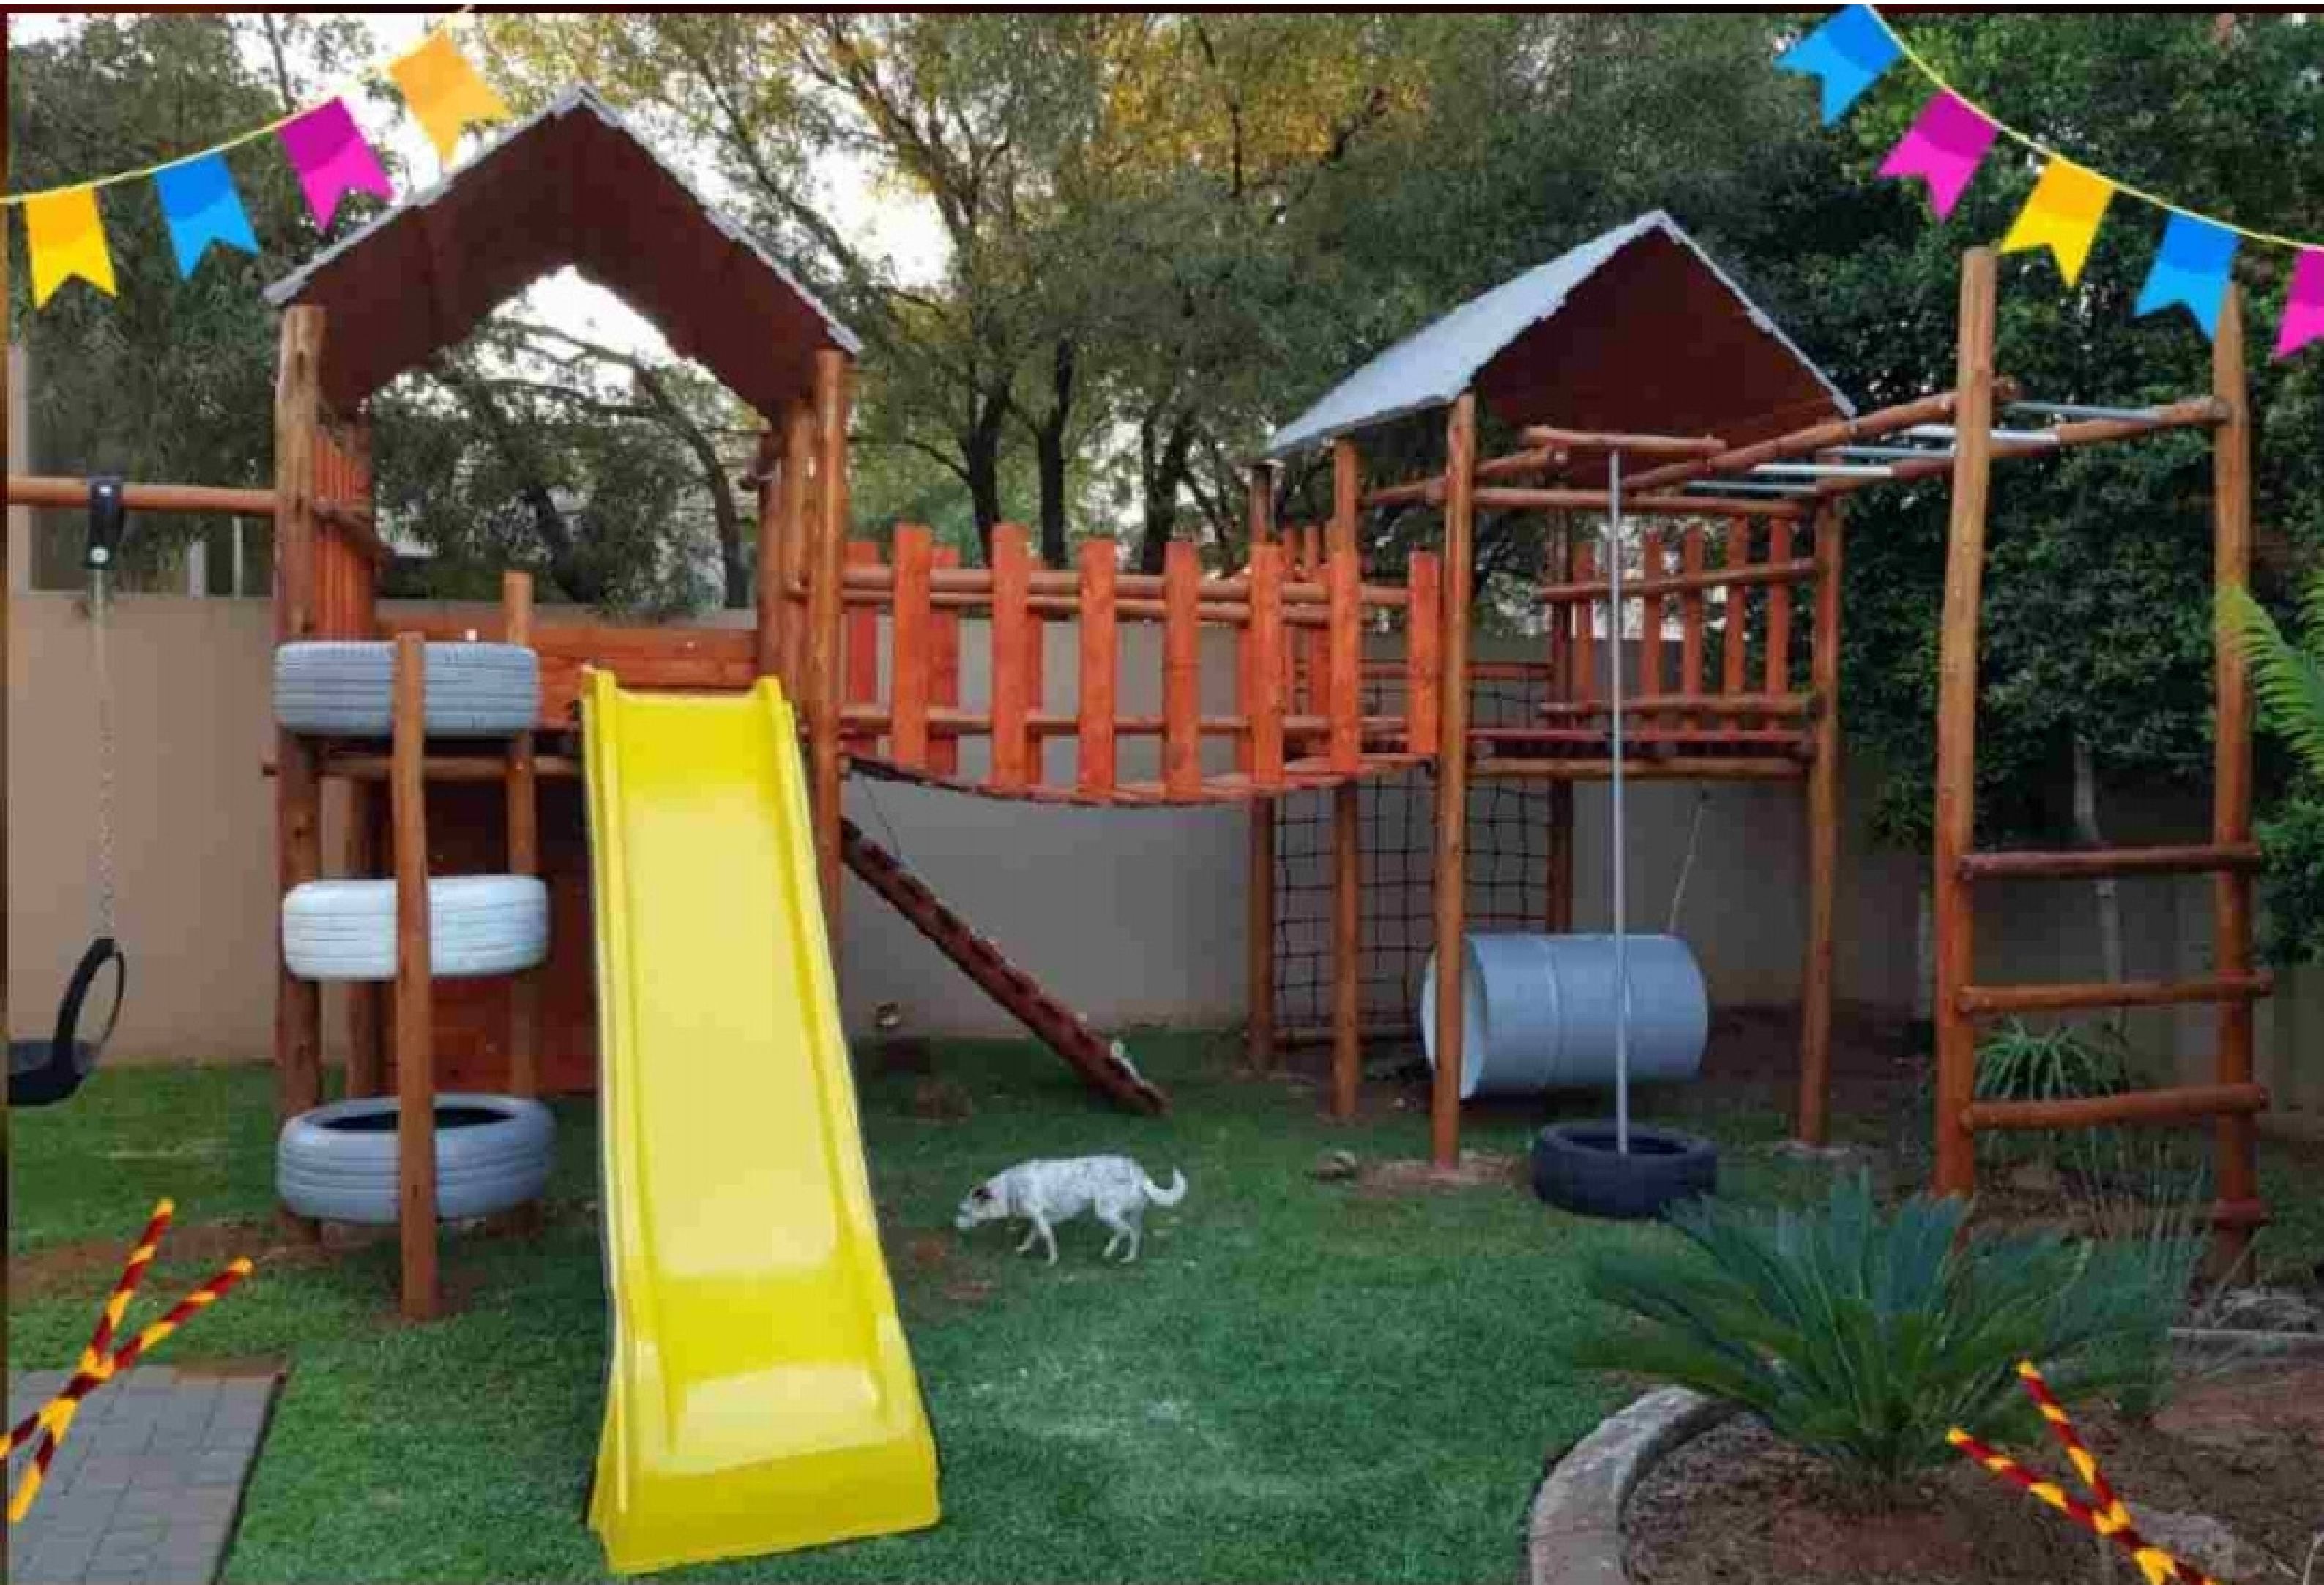

R25 000 Including Installation