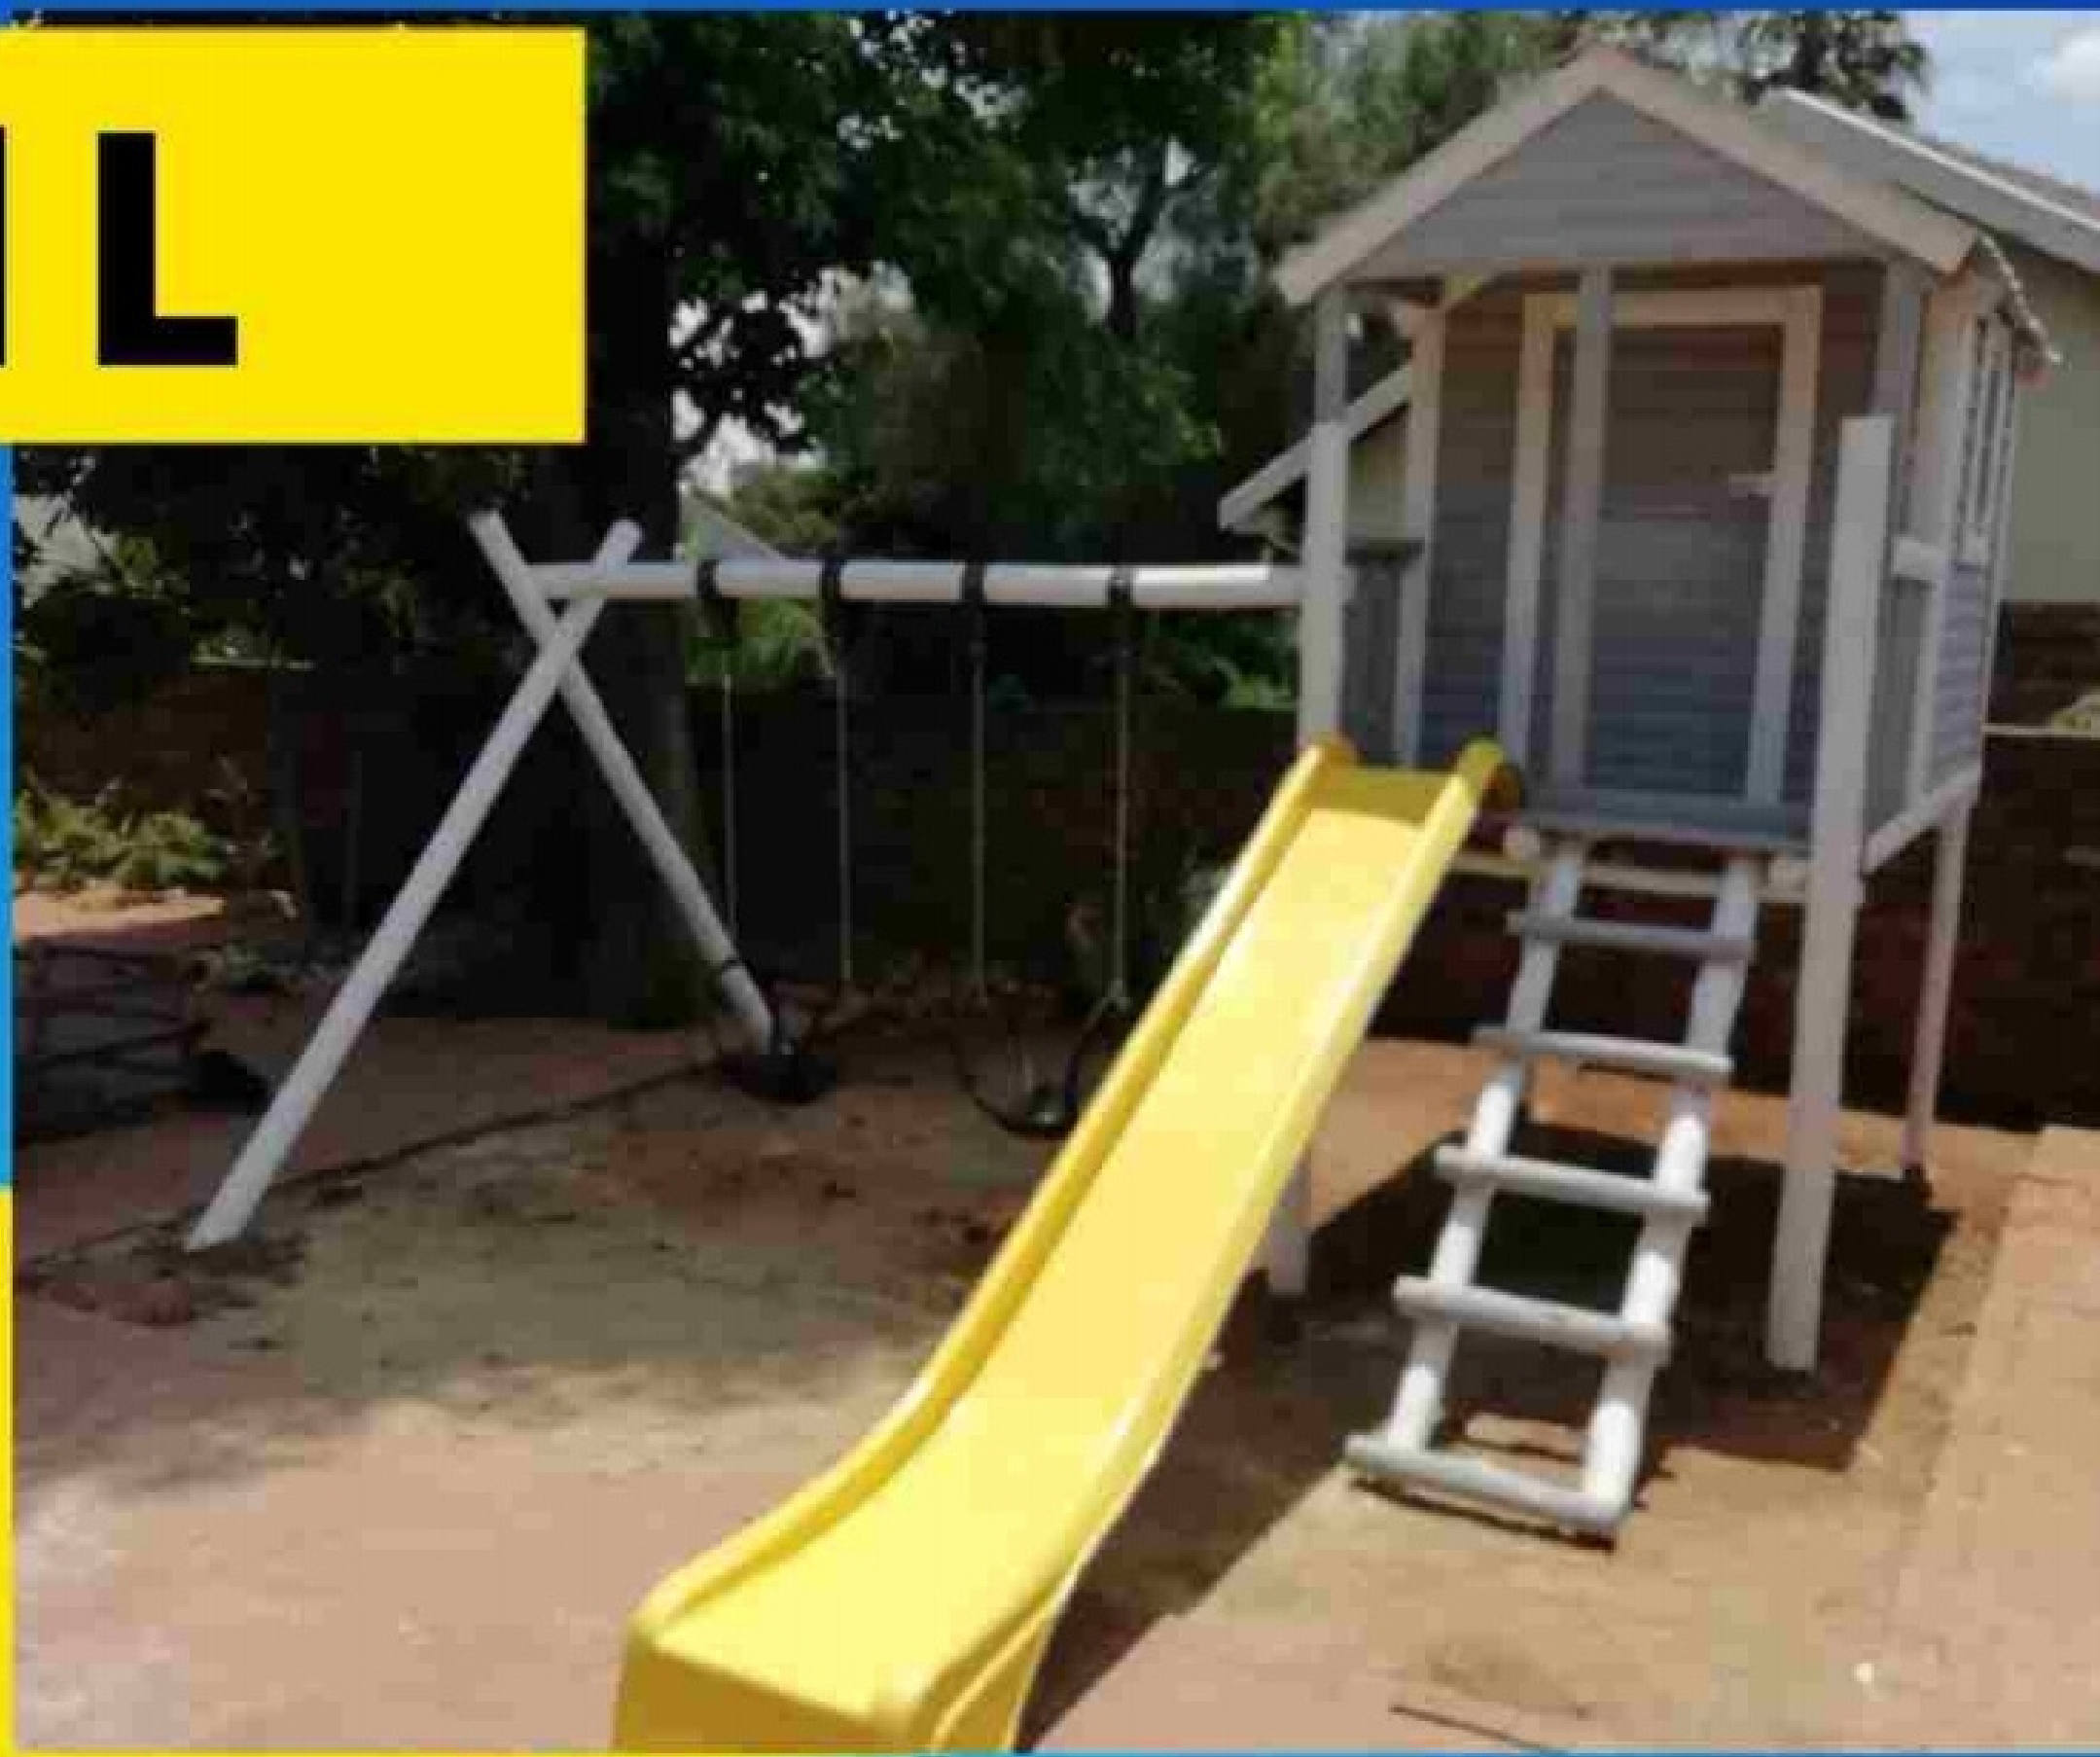

# Model K

**SIZE: 8.5M X 5M**

**This unit contains:**

- ▣ **2m x 2m x 1.5m Playhouse including 2 windows & stable door**
- ▣ **2m x 600mm Log step ladder**
- ▣ **1.5m x 1.5m x 1.5m Platform with pitch roof**
- ▣ **2m x 1m Hang bridge with safety panels and hand rails**
- ▣ **2m x 1m Ramp & Rope including climbing grips**
  - ▣ **2m x 600mm Log step ladder**
  - ▣ **2m x 1.5m Black cargo climbing net**
- ▣ **3m Fibreglass slide including water connection**
  - ▣ **Double swing set - Wooden or Tyre seats**
    - ▣ **Safety Panels**

# Model L

**SIZE: 4.5M X 4.9M**

**This unit contains:**

- ☒ 1.5m x 1.5m x 1.5m Playhouse with 1m Veranda
- ☒ 2 x Windows with Stable door
- ☒ 3m Fibreglass slide water connection included
- ☒ 2m x 600mm Log step ladder
- ☒ Double swing set - Wooden or Tyre seats
- ☒ Safety Panels