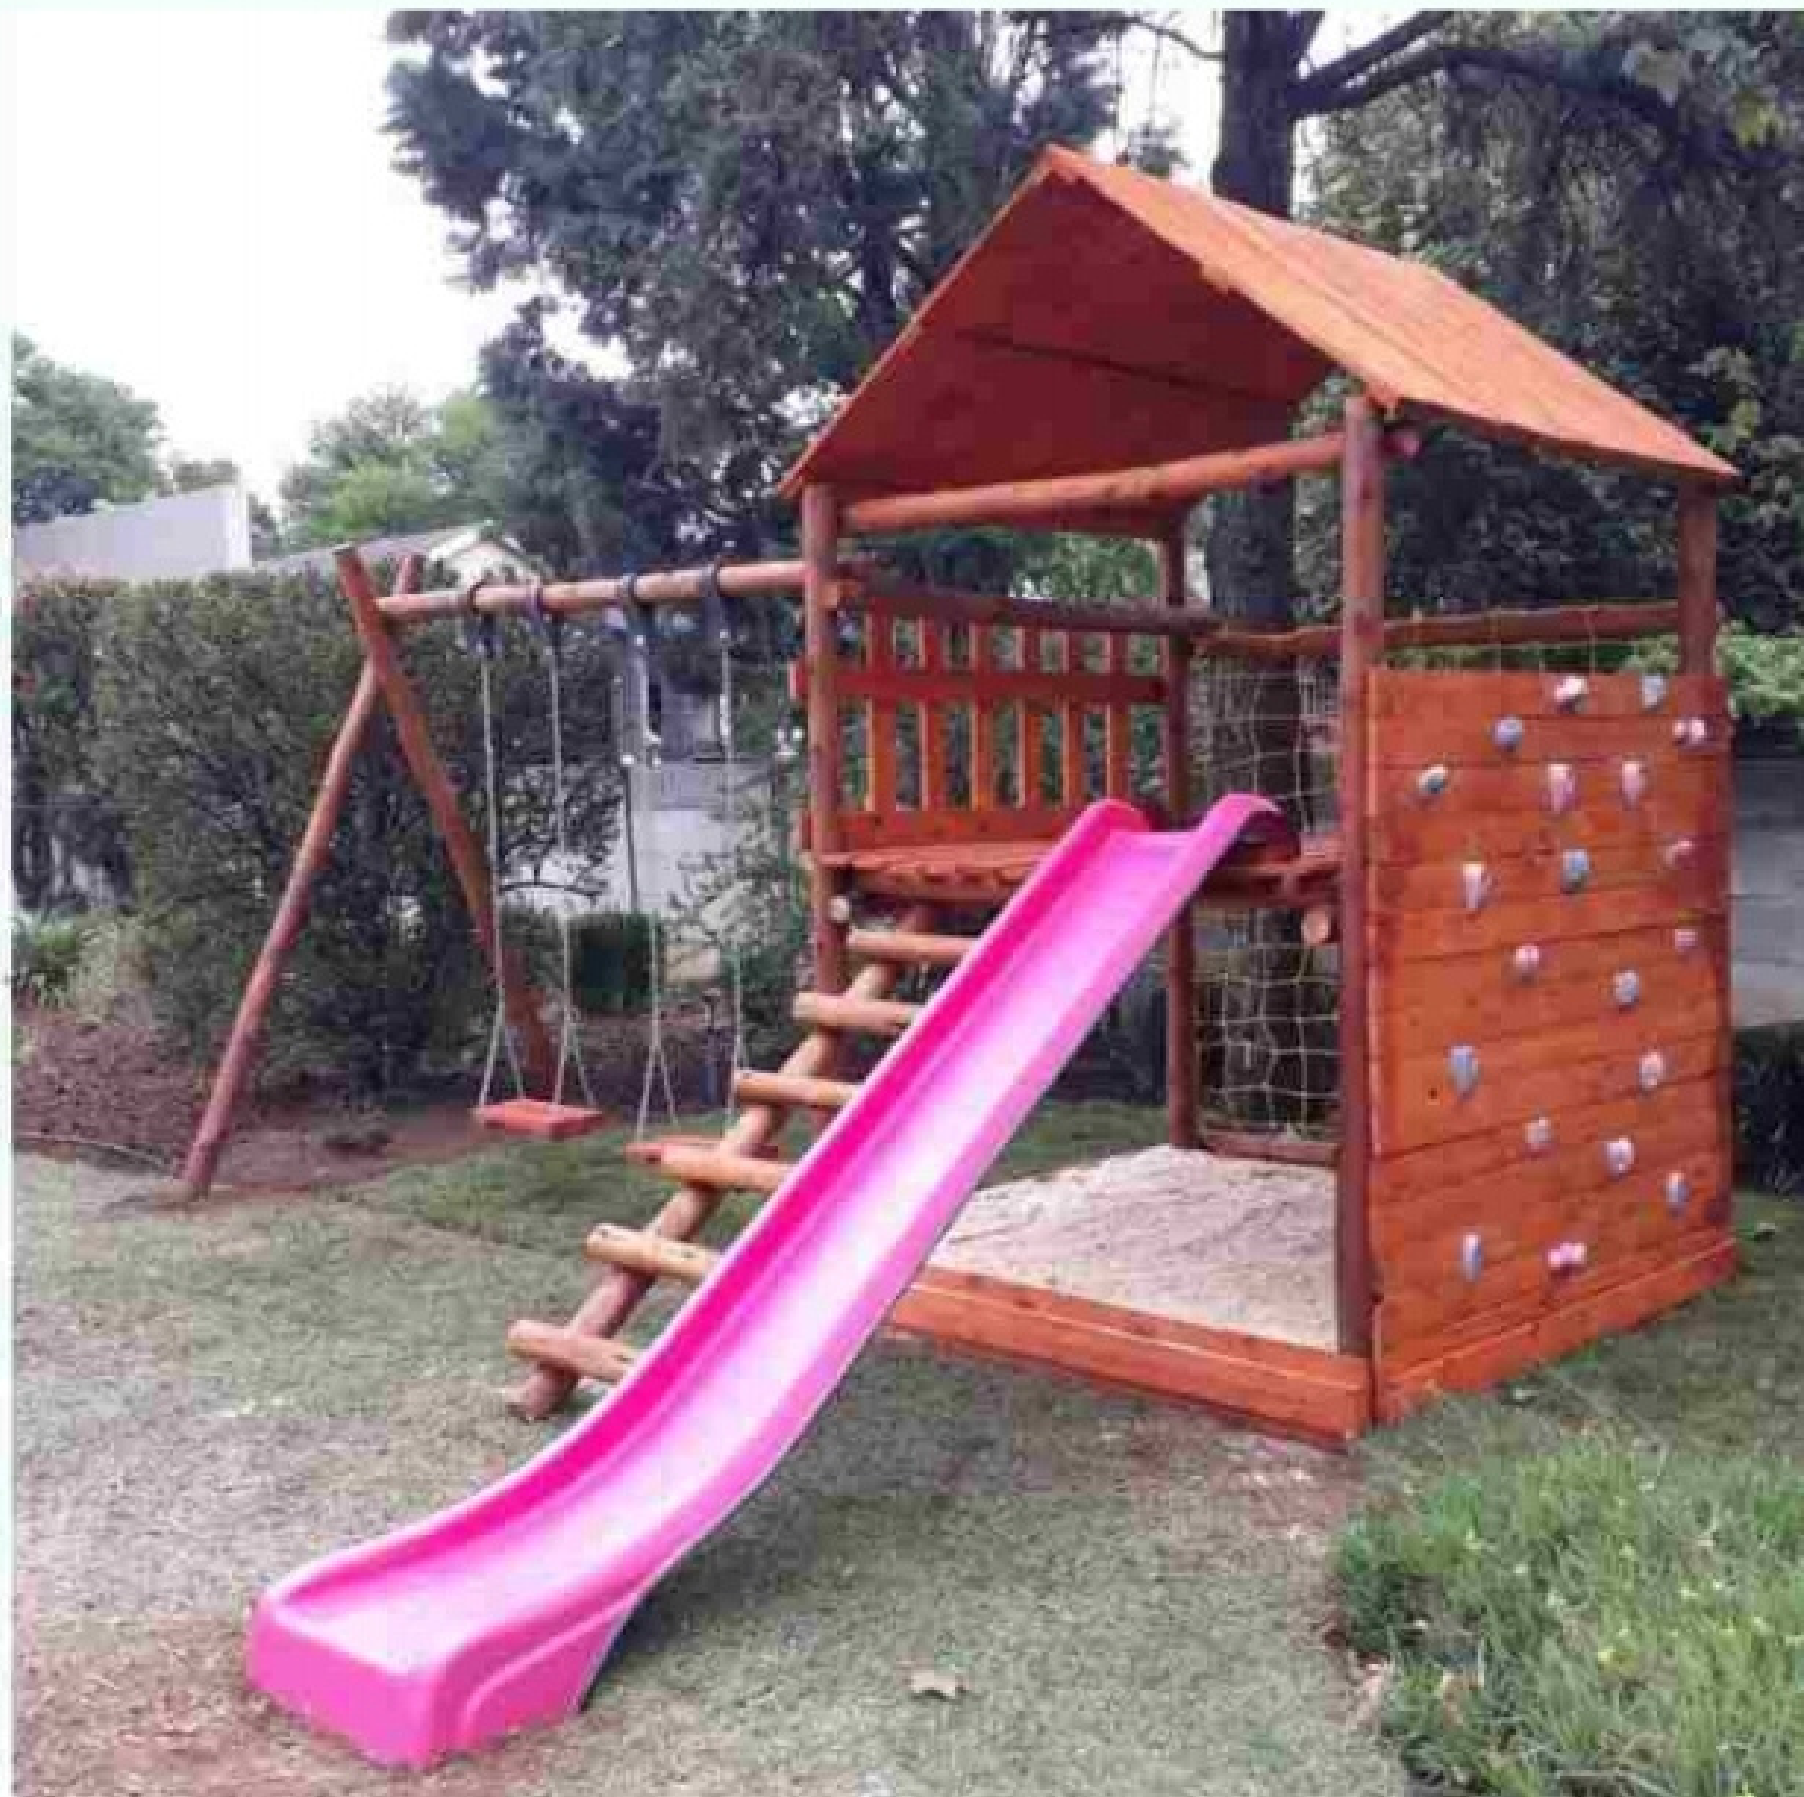

# Model B

SIZE: 5.5M X 4M

This unit contains:

- ☒ 1.5m x 1.5m x 1.5m Platform with wooden pitch roof
- ☒ 2m x 1m Ramp & Rope with climbing grips included
- ☒ 3m Fibreglass slide including water connection
- ☒ 2m x 600mm Log step ladder
- ☒ 2m x 1.5m Black cargo climbing net
- ☒ Steel Drum swing - Painted
- ☒ Double swing set - Wooden or Tyre seats
- ☒ Safety Panels

# Model F

SIZE: 8M X 5.9M

This unit contains:

- 2 x 1.5m x 1.5m x 1.5m Platforms with fitted pitch roofs
- 2m x 1m Hang bridge with safety panels and hand rails
- Tyre climbing tower - painted
- 2m x 600mm Log step ladder
- 2m x 1.5m Climbing wall - 20 large climbing grips included
- Fireman's pole with tyre landing - painted
- 2 x 3m Fibreglass slides with water connections
- 2m x 1m Ramp & Rope with climbing grips included
- Double swing set - Wooden or Tyre seats
- Safety Panels

R20500

SIZE: 5M X 4.9M

This unit contains:

- 2m x 2m x 1.5m Platform with pitch roof
- 2m x 2m Black Cargo climbing net
- 2m x 2m Climbing wall - 20 large climbing grips included
- 2m x 600mm Log step ladder
- 3m Fibreglass slide including water connection
- 2m x 2m Sandpit with groundcover - Playpen sand, washed and treated included
- Double swing set - Wooden or Tyre seats
- Safety panels

# Model G

SIZE: 2.4M X 4.9M

This unit contains:

- 2.4m x 1.5m Platform with wooden pitch roof
- 3m Fibreglass slide water connection included
- 2m x 600mm Log step ladder
- 2m x 1m Ramp & Rope climbing grips included
- Steel Drum swing - painted
- Safety panels