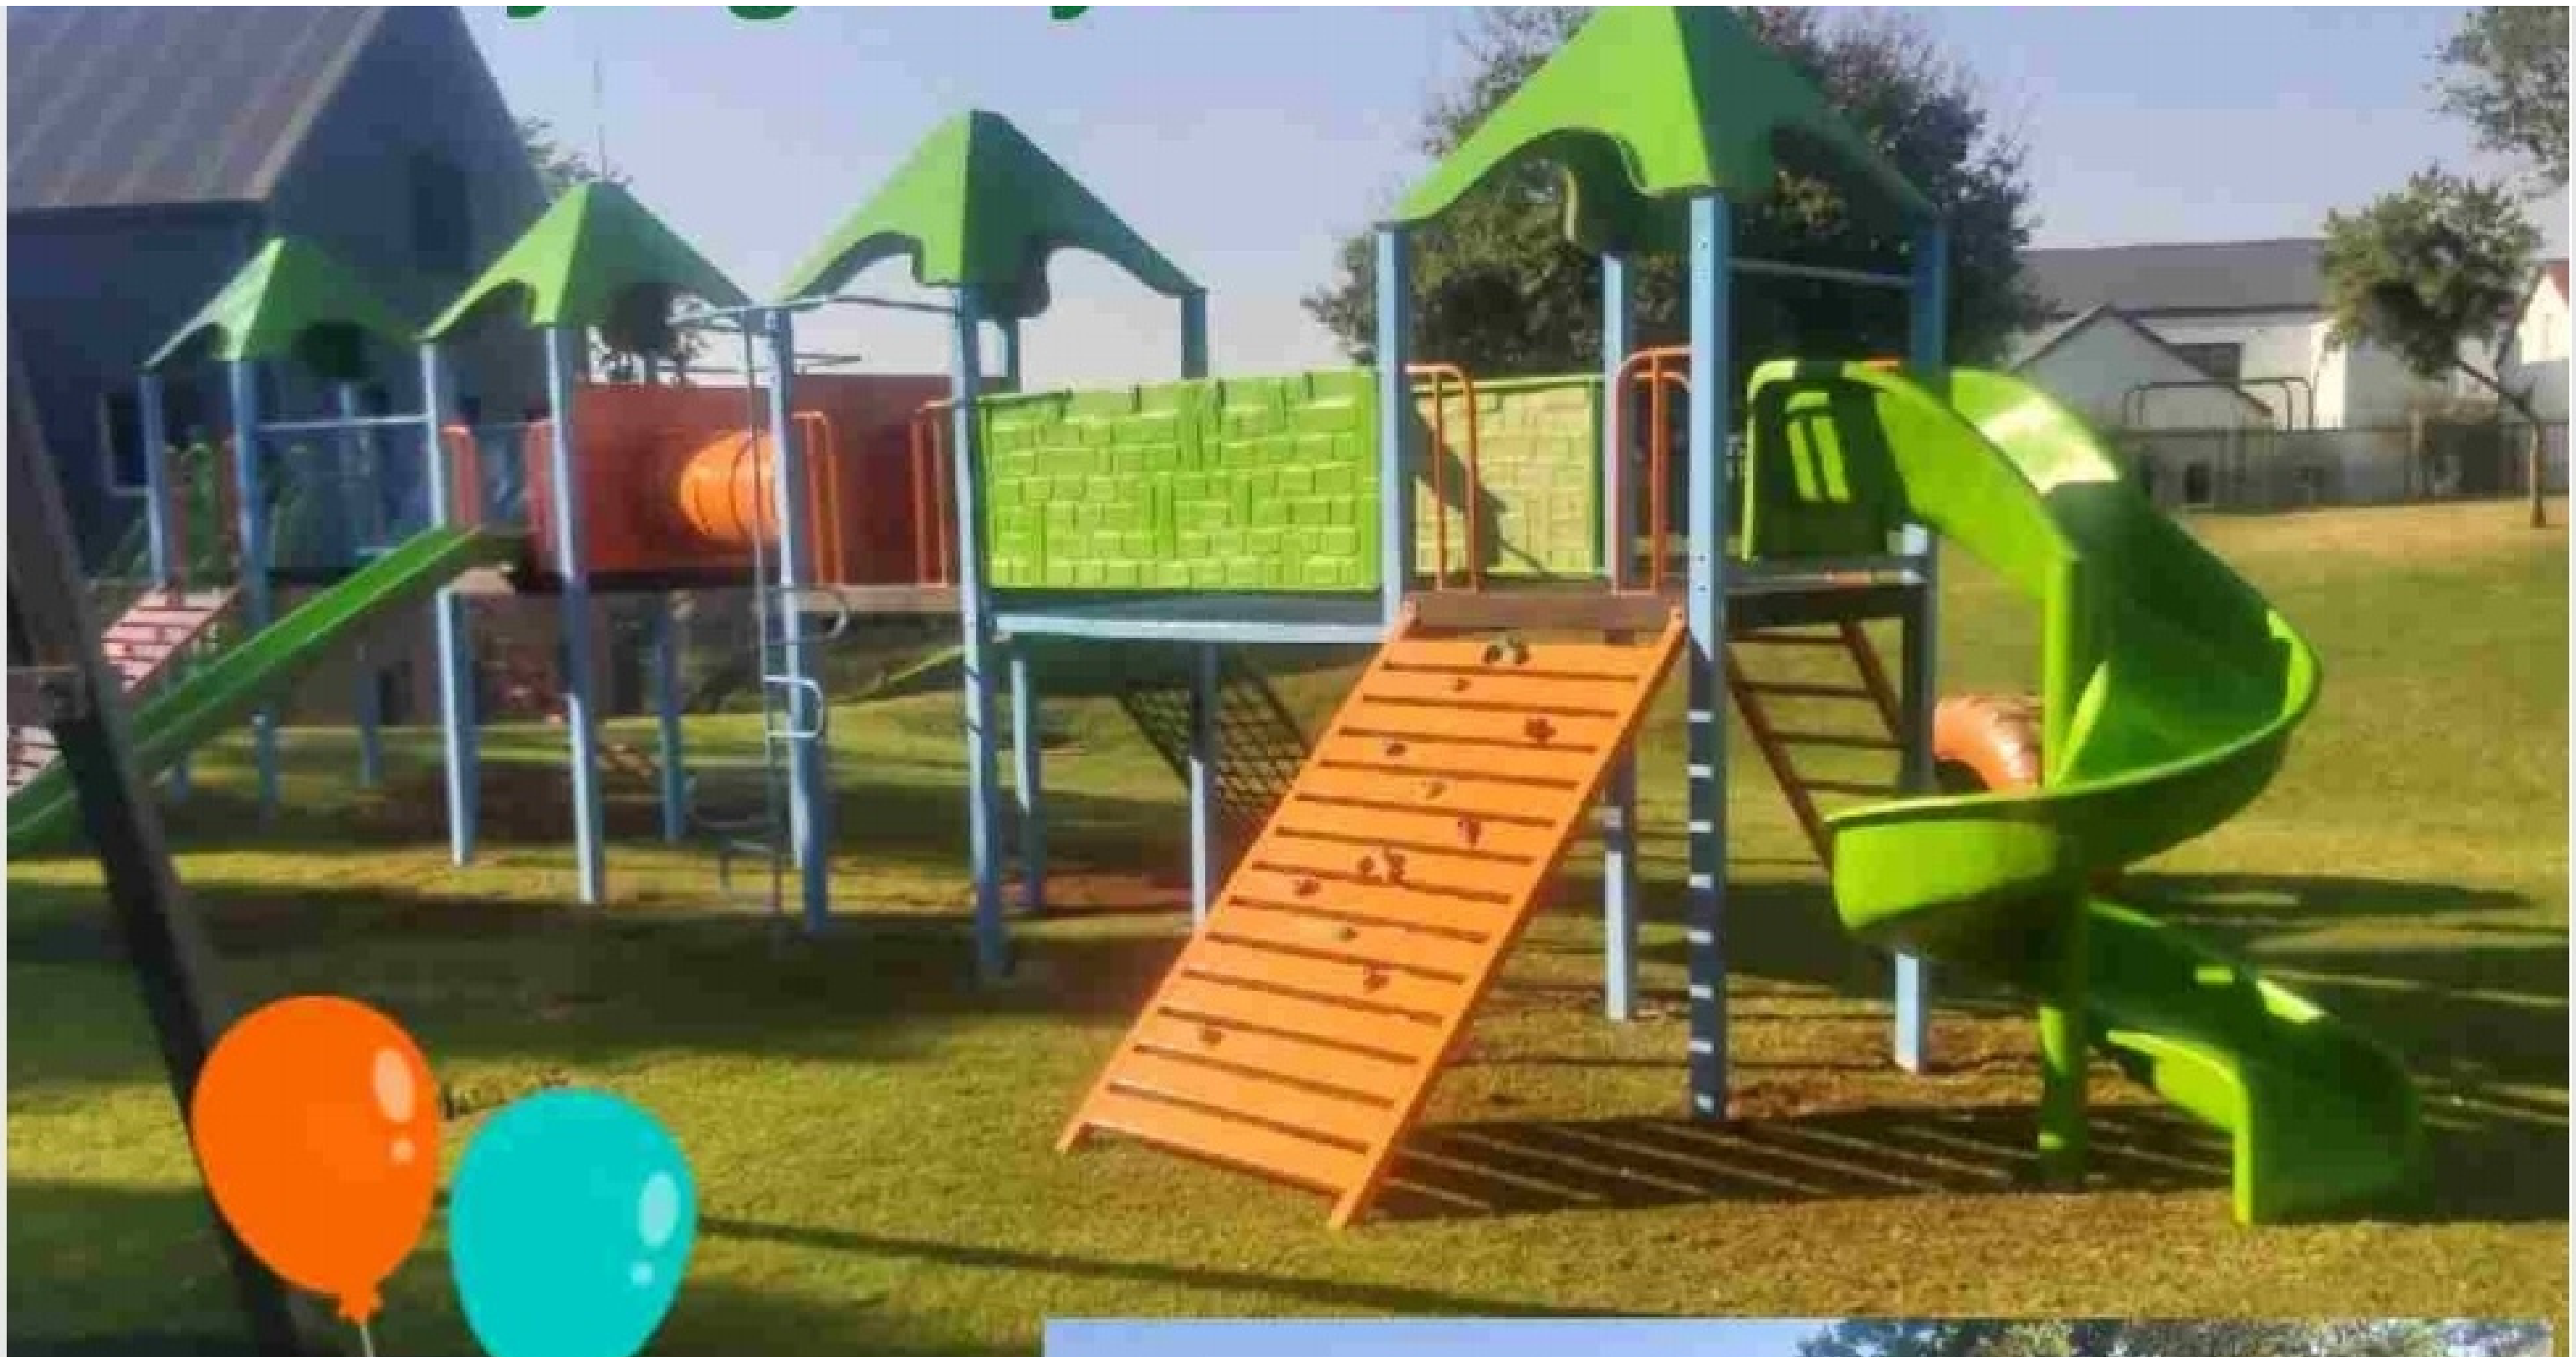

**Slide**

**Swim**

**Laugh**

**3m Slide and Steps**  
**R3500 including Installation**

**R19000 including Installation**

**R90,375 including Installation**

R28 000 Including Installation